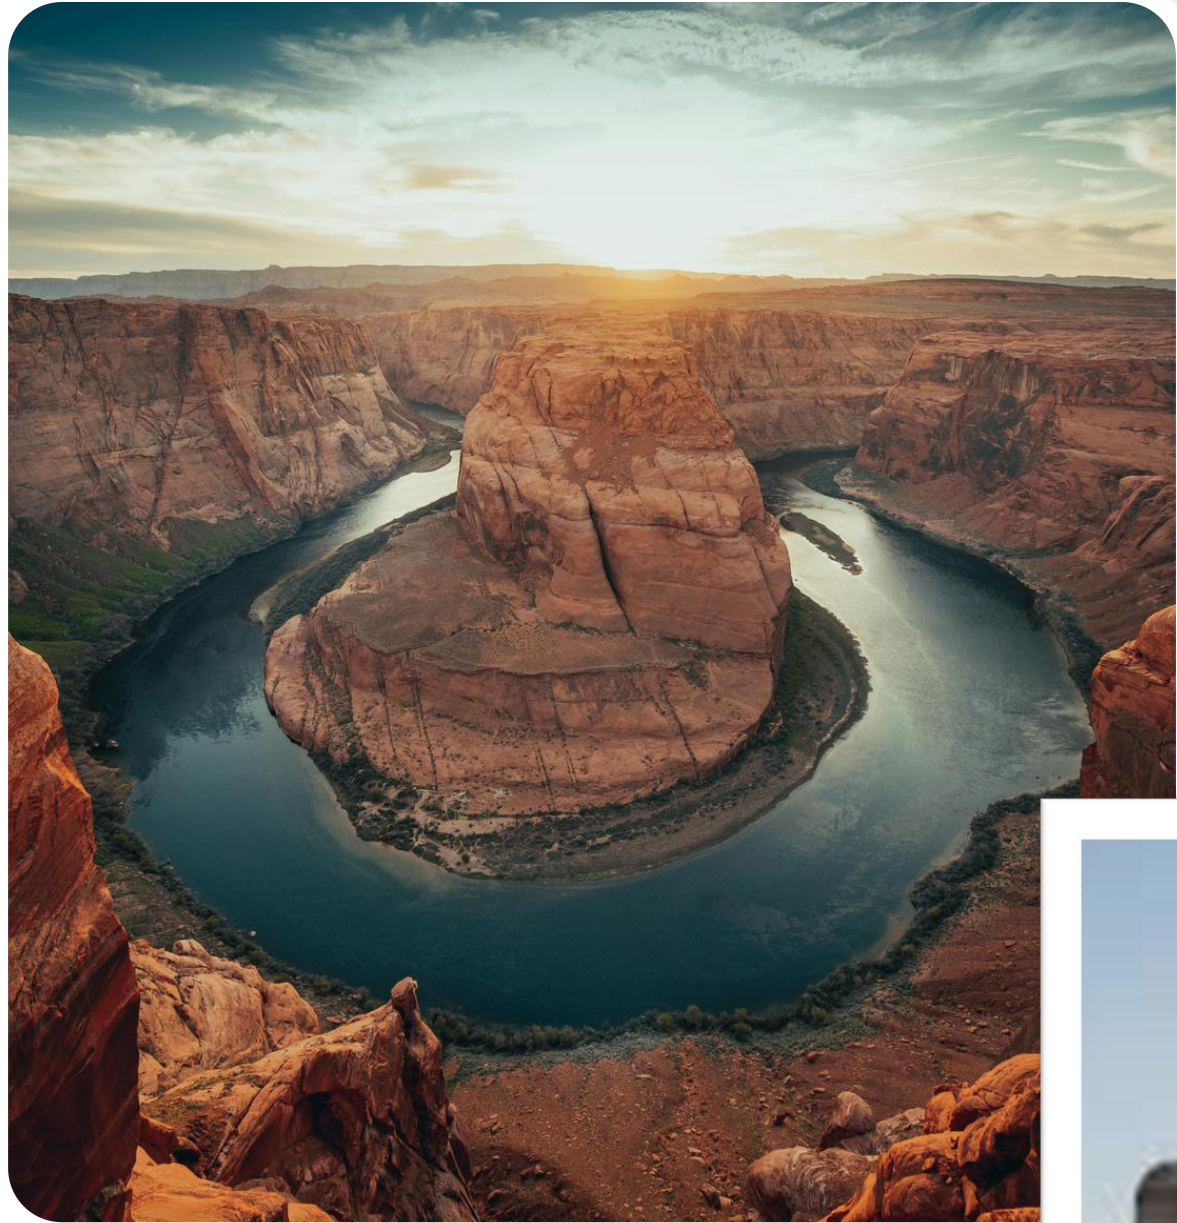

# DAY 3: BRYCE CANYON NATIONAL PARK CAPITOL REEF NATIONAL PARK—MOAB

# DAY 4: EXCURSION TO ARCHES NATIONAL PARK & DEAD HORSE POINT STATE PARK

# DAY 5: MOAB— MONUMENT VALLEY NAVAJO TRIBAL PARK HUMMER SUNSET SAFARI ADVENTURE

# DAY 6: ANTELOPE CANYON NATIONAL PARK

**SAFE  
TRAVELS  
UNTIL  
WE MEET  
AGAIN!**