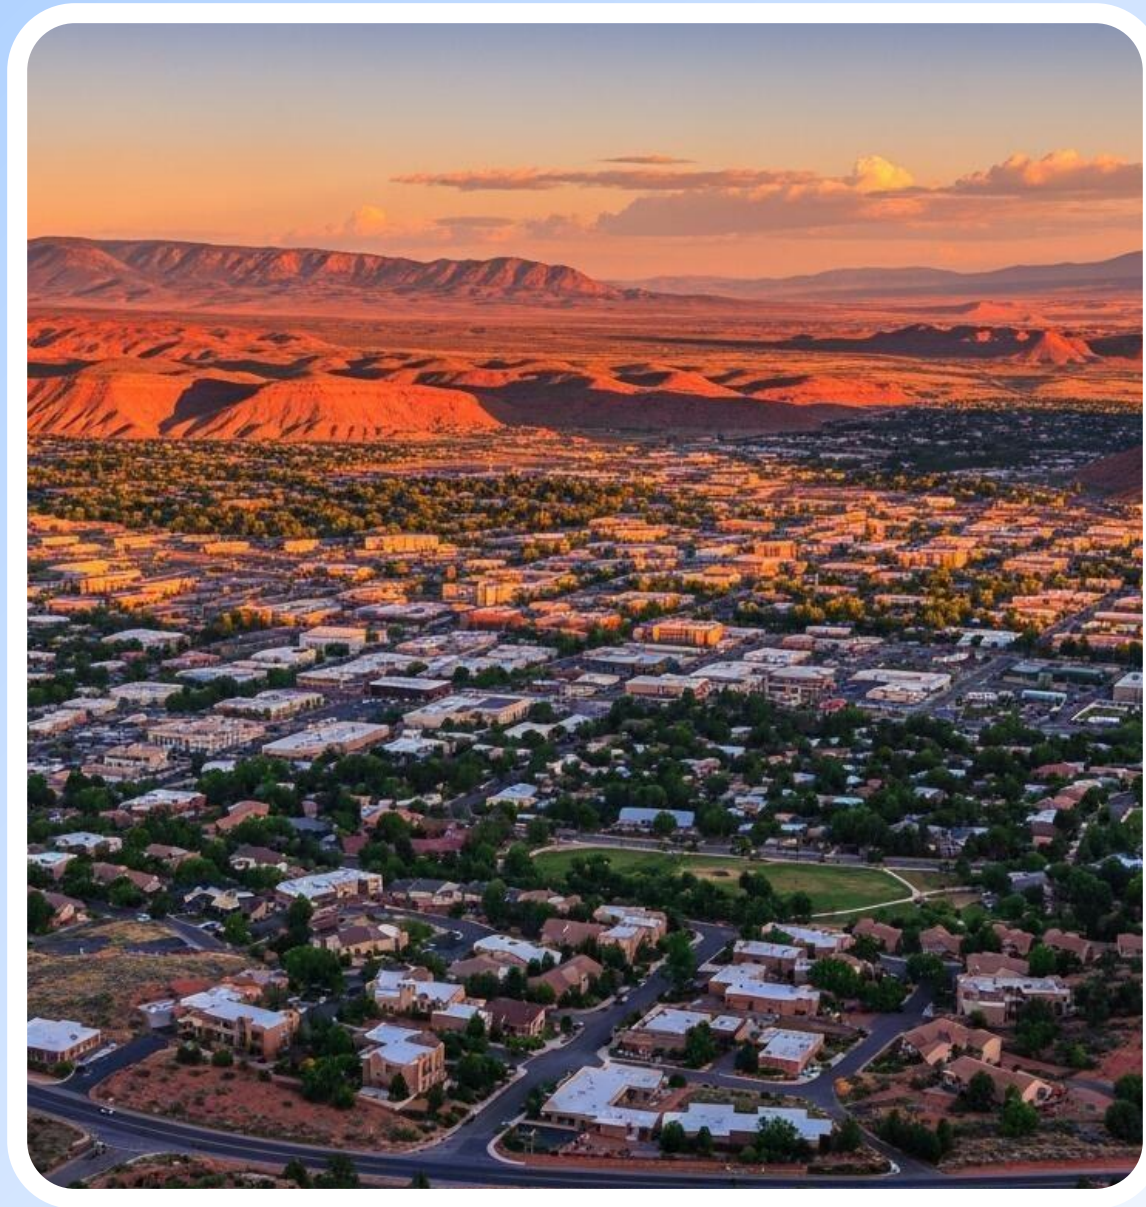

TAKES YOU  
TO  
**AMERICAN  
CANYON LANDS**

**LAS VEGAS (1N) – BRYCE (1N) – MOAB (2N) – ANTELOPE CANYON (1N)**

Day -1

# DAY 2: LAS VEGAS–ZION NATIONAL PARK– BRYCE CANYON NATIONAL PARK

# DAY 3: BRYCE CANYON NATIONAL PARK CAPITOL REEF NATIONAL PARK—MOAB

# DAY 4: EXCURSION TO ARCHES NATIONAL PARK & DEAD HORSE POINT STATE PARK