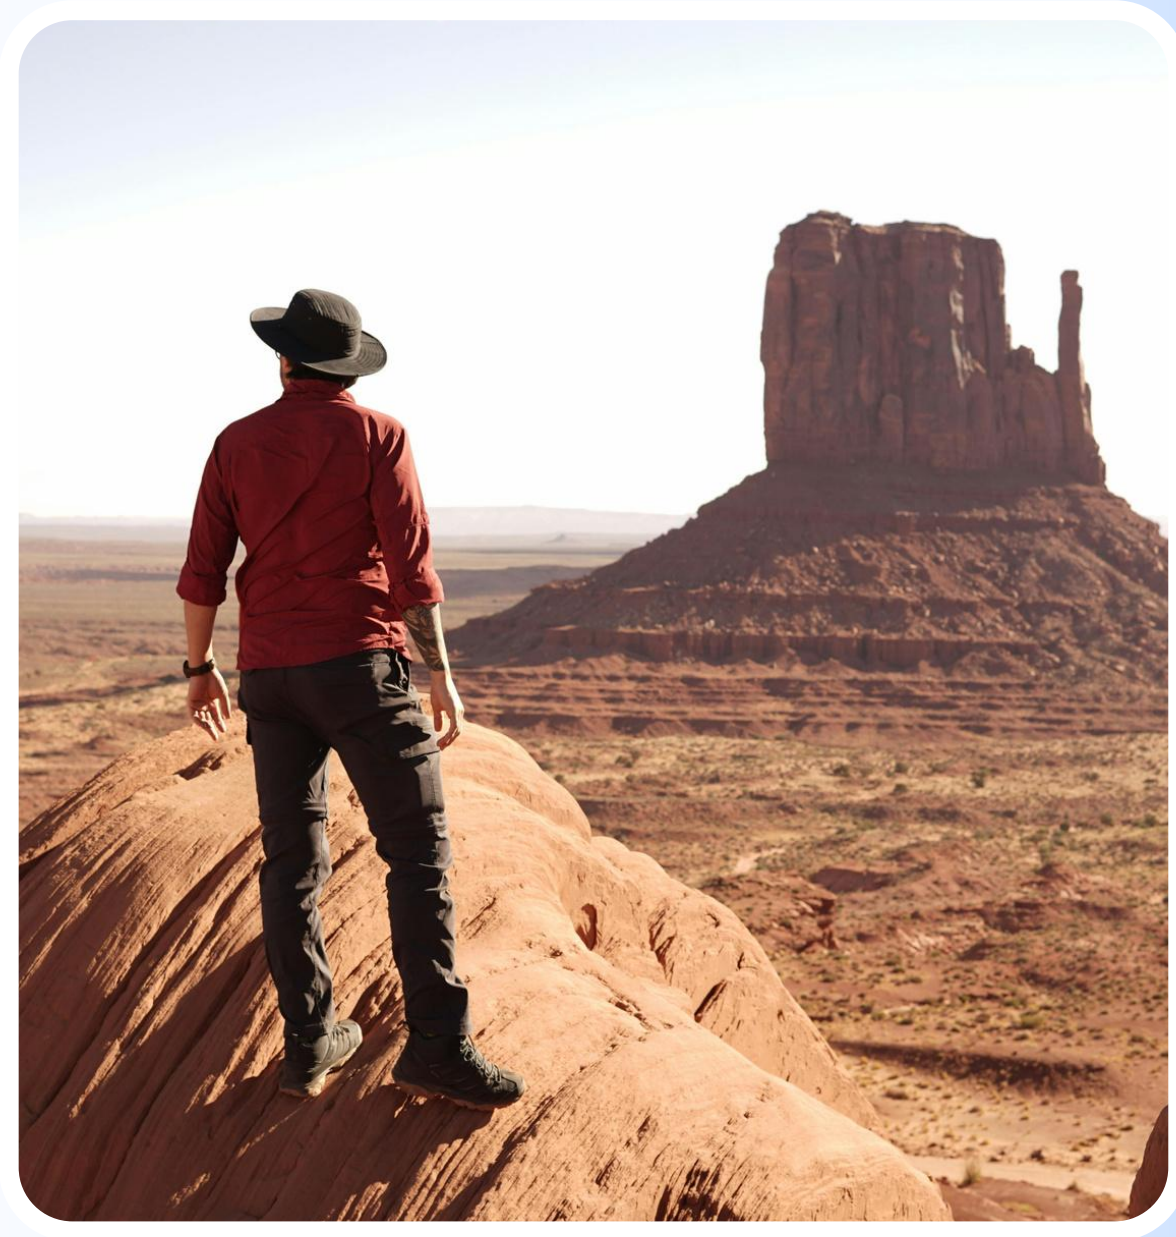

TAKES YOU  
TO  
**AMERICAN  
CANYON LANDS**

**LAS VEGAS (1N) – BRYCE (1N) – MOAB (2N) – ANTELOPE CANYON (1N)**

Day -1

# DAY 4: EXCURSION TO ARCHES NATIONAL PARK & DEAD HORSE POINT STATE PARK

# DAY 6: ANTELOPE CANYON NATIONAL PARK

**SAFE  
TRAVELS  
UNTIL  
WE MEET  
AGAIN!**