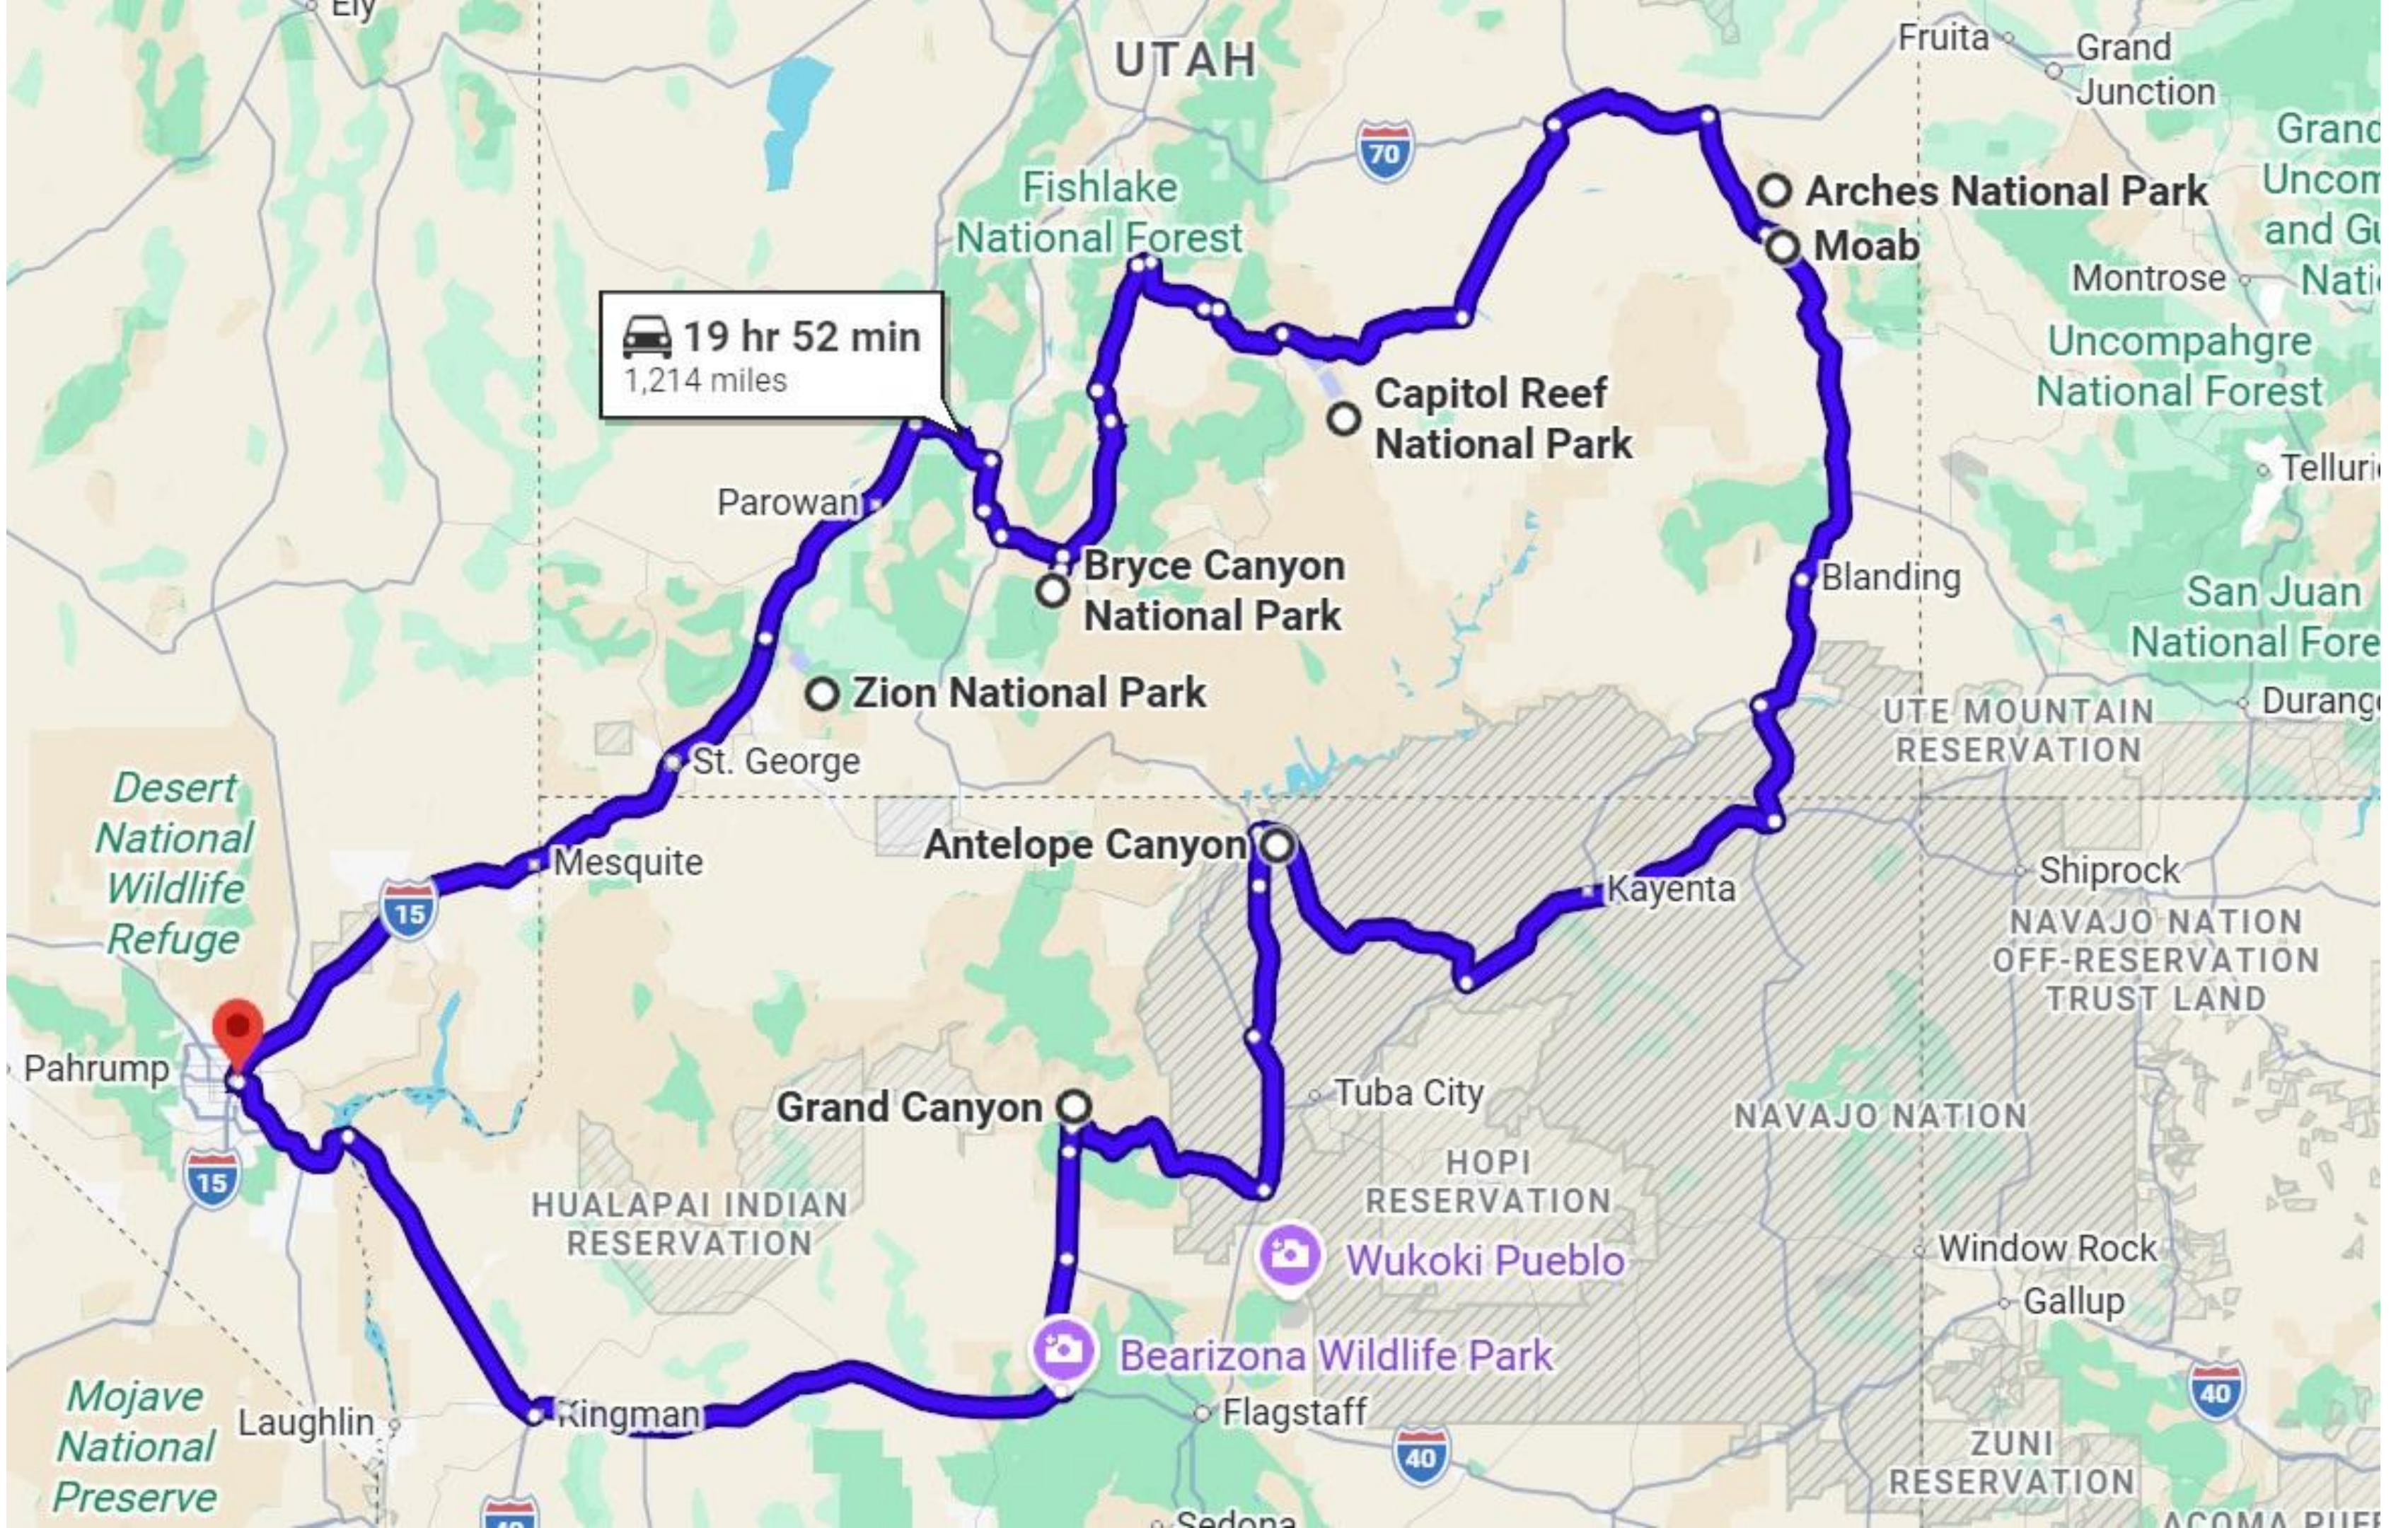

TAKES YOU  
TO  
**AMERICAN  
CANYON LANDS**

**LAS VEGAS (1N) – BRYCE (1N) – MOAB (2N) – ANTELOPE CANYON (1N)**

Day -1

# DAY 2: LAS VEGAS–ZION NATIONAL PARK– BRYCE CANYON NATIONAL PARK

# DAY 4: EXCURSION TO ARCHES NATIONAL PARK & DEAD HORSE POINT STATE PARK

# DAY 6: ANTELOPE CANYON NATIONAL PARK

**SAFE  
TRAVELS  
UNTIL  
WE MEET  
AGAIN!**